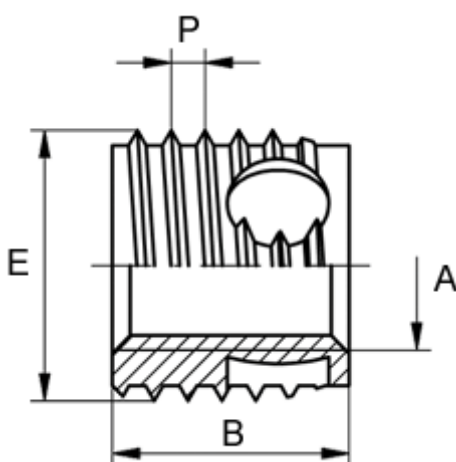

Article number: 12337000080500
Description: KLEE-coil 337 000 080.500
M8 St. steel 1.4305

Measures

Female thread A	= M8
Length B	= 9
Male thread E	= 12.0
Min hole depth blind hole	= 11
Thread pitch P	= 1.50
Type	= 337 000 080 ...